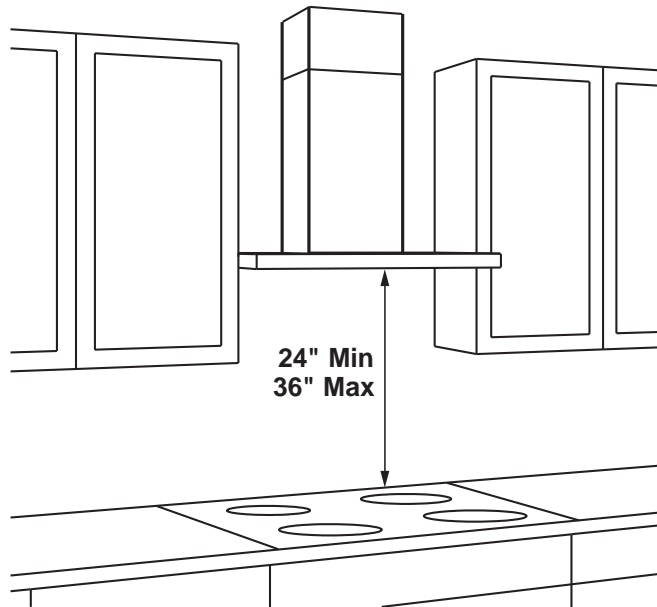

UX12DC9SLSS/BLTS – 12(ft.) Ceiling Duct Cover Kit
Max ceiling height installation with kit – 12'-0" (30" hood spacing)

UX14DC9SLSS/BLTS – 14(ft.) Ceiling Duct Cover Kit

Max ceiling height installation with kit – 14'-0"

UXCF91 – Charcoal Filter (needed if used in recirculation mode)

UXRC1 – Remote Control (Wireless)

AMP RATING	
120V	TBD

30" models require a 30"-wide opening
*The supplied duct cover fits 7'-7" to 10'-6" ceiling heights
(12' ceiling height with optional high ceiling kit UX12DC9SLSS/UX12DCBLTS)
(14' ceiling height with optional high ceiling kit UX14DC9SLSS/UX14DC9BLTS)