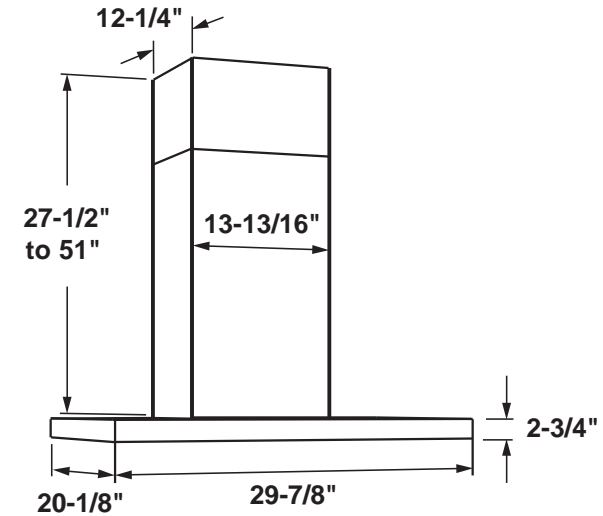

UVW9301SLSS

30" Smart Designer Wall Mount Hood with Perimeter Venting

DIMENSIONS AND INSTALLATION INFORMATION (IN INCHES)

INSTALLATION INFORMATION:

Before installing, consult Use & Care/installation instructions packed with product for current dimensional data.

UX12DC9SLSS/BLTS – 12(ft.) Ceiling Duct Cover Kit
Max ceiling height installation with kit – 12'-0" (30" hood spacing)

UX14DC9SLSS/BLTS – 14(ft.) Ceiling Duct Cover Kit

Max ceiling height installation with kit – 14'-0"

UXCF91 – Charcoal Filter (needed if used in recirculation mode)

UXRC1 – Remote Control (Wireless)

AMP RATING	
120V	TBD

30" models require a 30"-wide opening
*The supplied duct cover fits 7'-7" to 10'-6" ceiling heights
(12' ceiling height with optional high ceiling kit UX12DC9SLSS/UX12DCBLTS)
(14' ceiling height with optional high ceiling kit UX14DC9SLSS/UX14DC9BLTS)